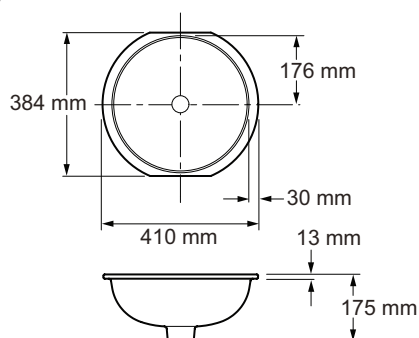

Marrakesh™ Design on Camber® Under-mount Basin

14046

- Product Description:** Marrakesh design on Camber under-mount basin, no tap hole
- Required Items:** 7129B-CP Decorative waste
- Recommended Items:** 14046-BU-96 Coordinating vanity top
- Product Dimensions:** 384 mm diameter
- Material:** Vitreous China
- Product Weight (kg):** 7.3
- Fixings Included:** Yes
- Guarantee (Years):** 25

Colours:

Marrakesh

Dimensions (mm)**Kohler UK**

Sales and Technical:

+44 (0) 844 571 0048 (Calls cost 7p per minute plus your phone company's access charge)

info@kohler.co.uk

www.KOHLER.co.uk

THE BOLD LOOK
OF **KOHLER**®